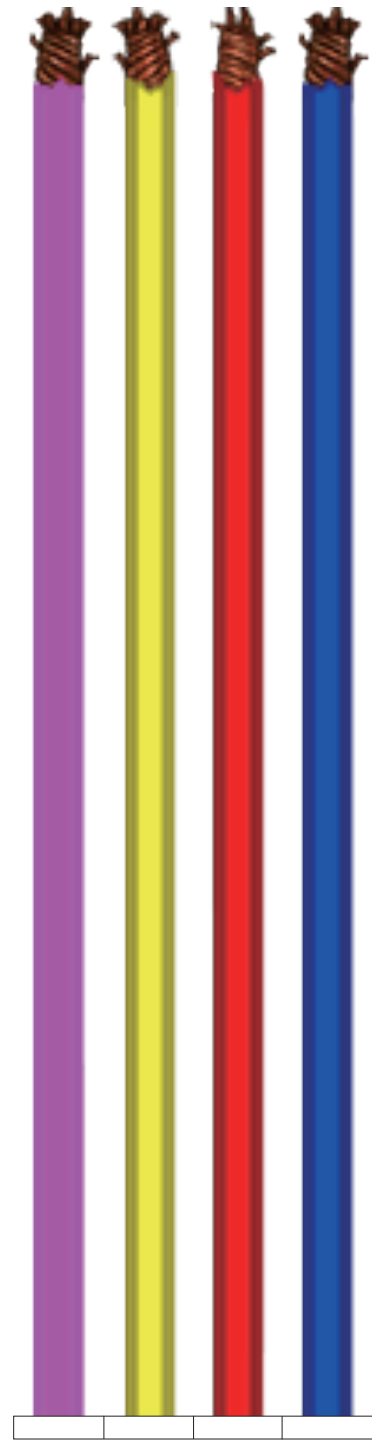

Four horizontal grey bars with dashed lines, intended for writing names or descriptions.

SHHHHHH!

CREWMATE

There are 1 **Impostors** among us

SCAN-MO-TRON-2000

ID: ICORA
C: RED

HT: 3' 6"
BT: O-

WT: 92lb

Scan Complete!

DEAD BODY REPORTED

Voting Results

Flower

Pumpkin

Doctor

Egg

Banana

**SKIPPED
VOTING**

AMONG US