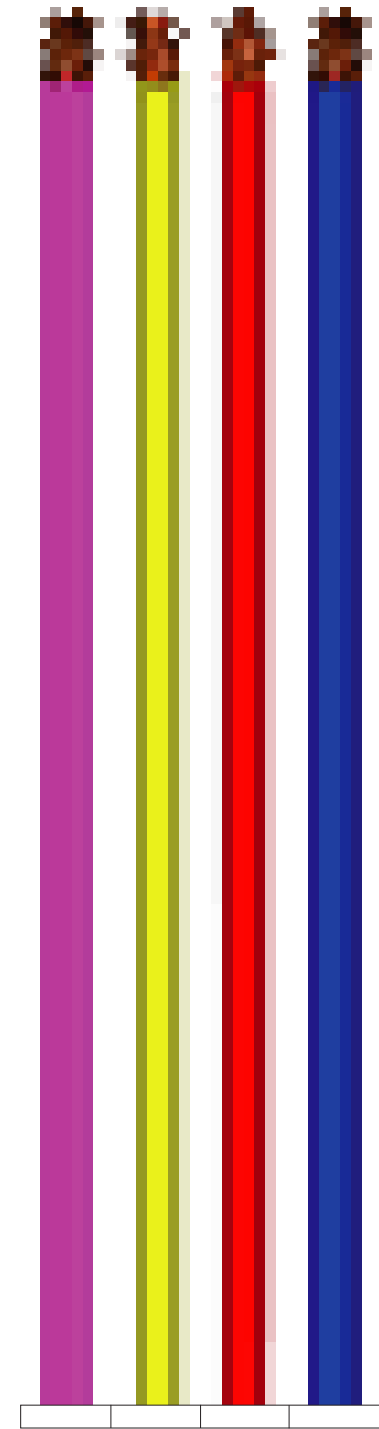

AMONG US

US

GN

WQ

Voting Results

Flower

Pumpkin

Doctor

Egg

Banana

**SKIPPED
VOTING**

Flower was not An Impostor

SHHHHHHH!

CREWMATE

There are 1 **Impostors** among us

SCAN-MO-TRON-2000

ID: ICORA
C: RED

HT: 3' 6"
BT: O-

WT: 92lb

Scan Complete!

DEAD BODY REPORTED